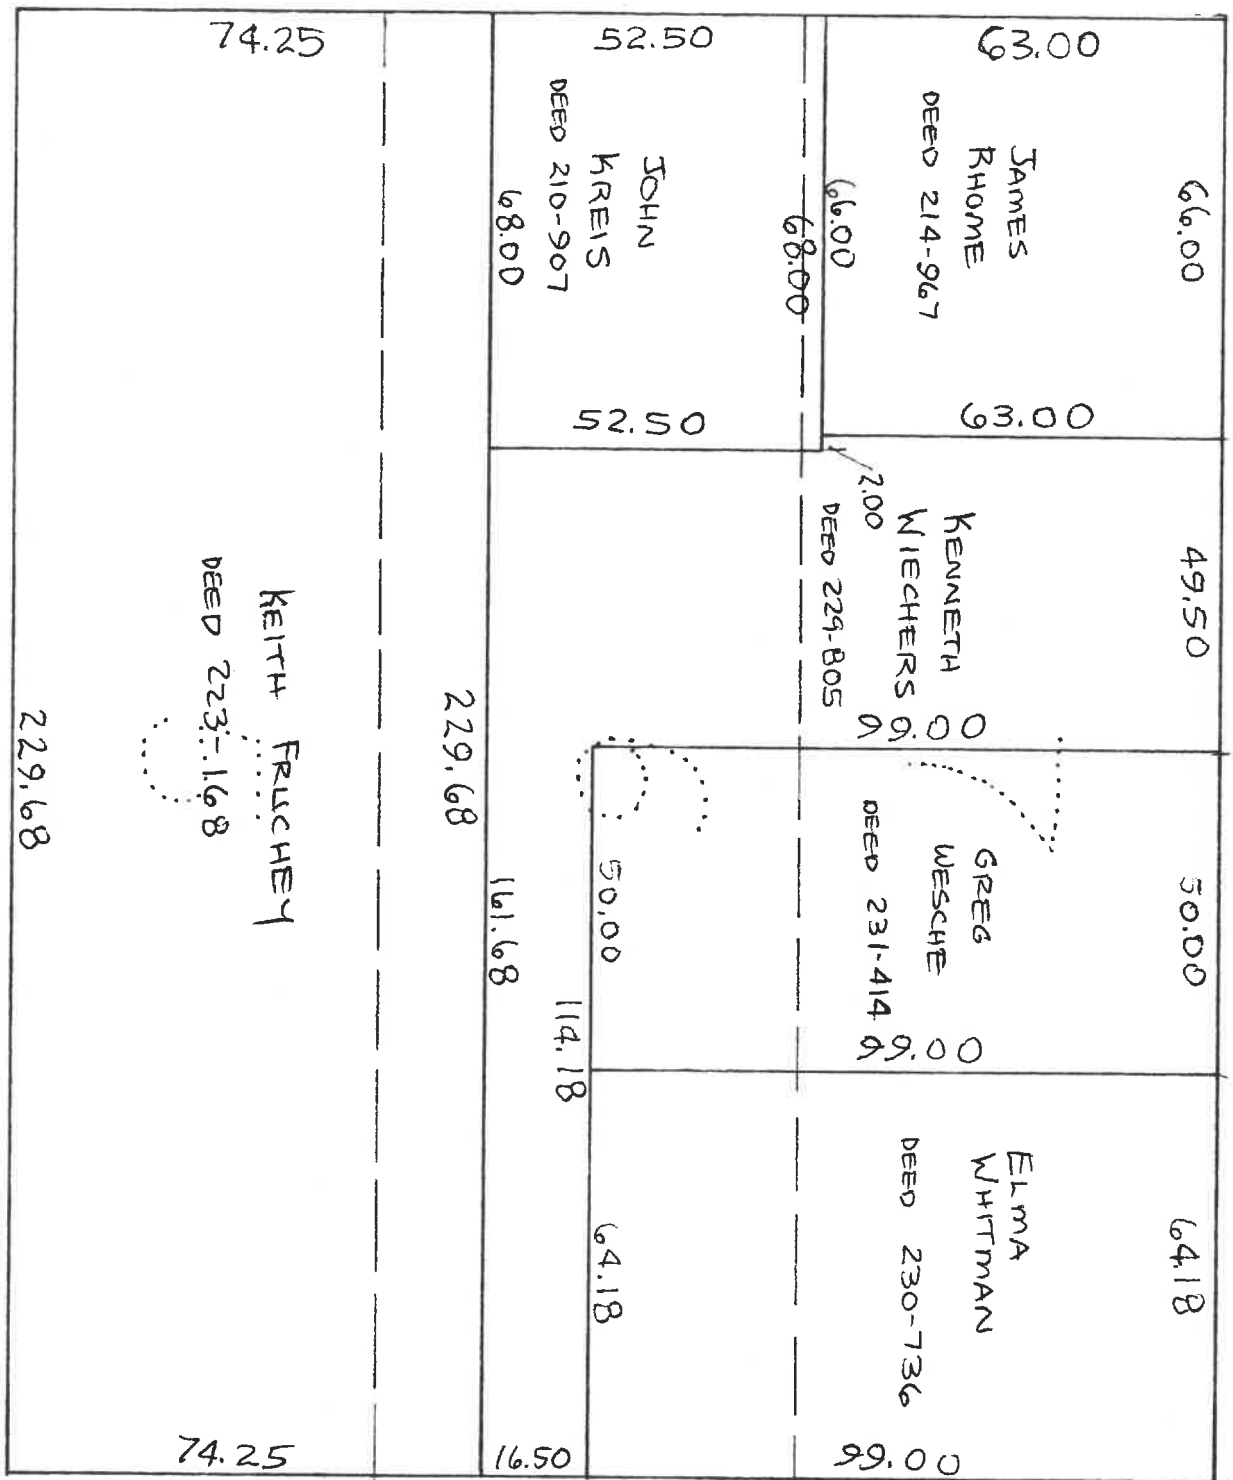

60.00' FILLMORE

854 MAPLE

60.00' MAPLE

58 JULY 1985

ORIGINAL LOTS ARE 66.00' x 229.68'

100 LINKS x 348 LINKS
CYRUS MONTGOMERY'S 1ST ADDITION
MAY 1828